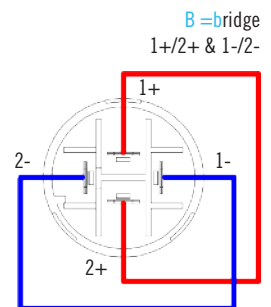

technical data

**cable**  
**cable typ** 4x LY240S (2x 4.0 mm<sup>2</sup>) speaker cable  
**cable jacket** PVC  
**cross section** 4 mm<sup>2</sup>

**connectors**  
**connector 1** 1x speakON 8p. male / Neutrik  
**connector 2** 4x speakON 4p. female / Neutrik

technische daten

**kabel**  
**kabeltyp** 4x LY240S (2x 4,0 mm<sup>2</sup>) lautsprecher kabel  
**kabelmantel** PVC  
**querschnitt** 4 mm<sup>2</sup>

**steckverbinder**  
**anschluss 1** 1x speakON 8p. male / Neutrik  
**connector 2** 4x speakON 4p. female / Neutrik

SPT8M-T4FB  
 Line Array Adapter TOP & SUB

order / variations

bestellung / variationen

order code bestell.-nr.	fanout length spleißlänge [mm]	type typ	input input	output output	colour farbe
SPT8M-T4FB-01.0	1000	TOP & SUB	1x speakON 8p. male	4x speakON 4p. female	black / schwarz
SPT8M-T4FB-02.0	2000	TOP & SUB	1x speakON 8p. male	4x speakON 4p. female	black / schwarz
SPT8M-T4FB-05.0	5000	TOP & SUB	1x speakON 8p. male	4x speakON 4p. female	black / schwarz
SPT8M-T4FB-Y060	600 / 1200 / 1800 / 2400	TOP & SUB	1x speakON 8p. male	4x speakON 4p. female	black / schwarz