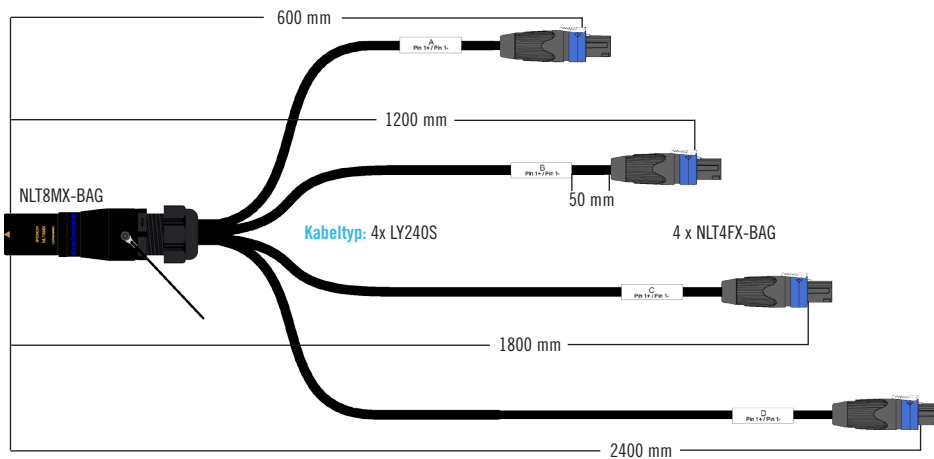

technical data

cable
cable typ 4x LY240S (2x 4.0 mm²) speaker cable
cable jacket PVC
cross section 4 mm²

connectors
connector 1 1x speaKON 8p. male / Neutrik
connector 2 4x speaKON 4p. female / Neutrik

technische daten

kabel
kabeltyp 4x LY240S (2x 4,0 mm²) lautsprecher kabel
kabelmantel PVC
querschnitt 4 mm²

steckverbinder
anschluss 1 1x speaKON 8p. male / Neutrik
anschluss 2 4x speaKON 4p. female / Neutrik

SACT8MN4F
Line Array Adapter TOPs only / SPK

NLT8MX-BAG	NLT4FX-BAG	shrink tube labelling schrumpfschlauch beschriftung
PIN 1+	PIN 1+	A
PIN 1-	PIN 1-	PIN 1+ / PIN 1-
PIN 2+	PIN 1+	B
PIN 2-	PIN 1-	PIN 1+ / PIN 1-
PIN 3+	PIN 1+	C
PIN 3-	PIN 1-	PIN 1+ / PIN 1-
PIN 4+	PIN 1+	D
PIN 4-	PIN 1-	PIN 1+ / PIN 1-

order / variations

bestellung / variationen

order code bestell-nr.	fanout length spleißlänge [mm]	type typ	input input	output output	colour farbe
SACT8MN4F	600 / 1200 / 1800 / 2400	TOPs only / SPK	1x speaKON 8p. male	4x speaKON 4p. female	black / schwarz