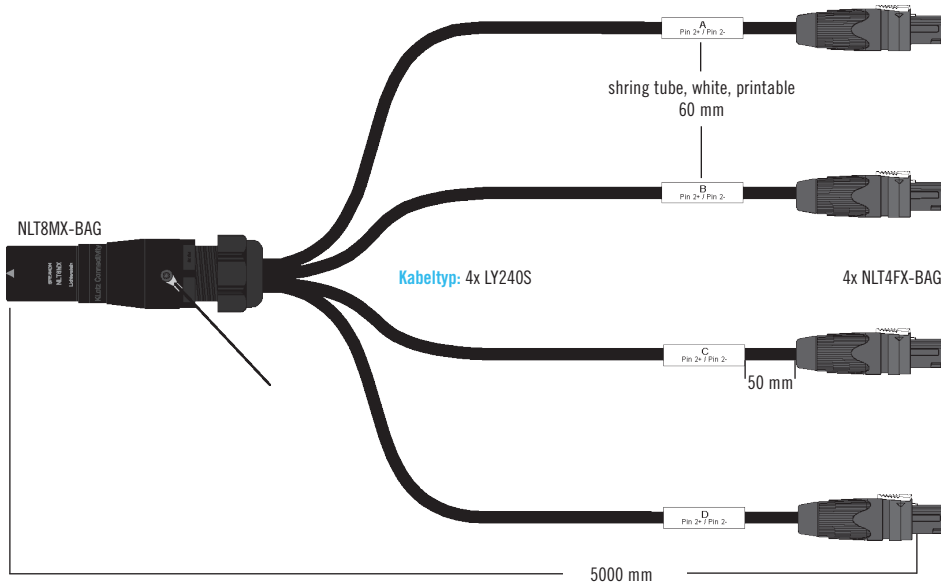

technical data

**cable**  
**cable typ** 4x LY240S (2x 4.0 mm<sup>2</sup>) speaker cable  
**cable jacket** PVC  
**cross section** 4 mm<sup>2</sup>

**connectors**  
**connector 1** 1x speakON 8p. male / Neutrik  
**connector 2** 4x speakON 4p. female / Neutrik

technische daten

**kabel**  
**kabeltyp** 4x LY240S (2x 4,0 mm<sup>2</sup>) lautsprecher kabel  
**kabelmantel** PVC  
**querschnitt** 4 mm<sup>2</sup>

**steckverbinder**  
**anschluss 1** 1x speakON 8p. male / Neutrik  
**connector 2** 4x speakON 4p. female / Neutrik

SACS8MN4F

Line Array Adapter **SUBs only** / SPK

NLT8MX-BAG	NLT4FX-BAG	shrink tube labelling schrumpfschlauch beschriftung
PIN 1+	PIN 2+	A
PIN 1-	PIN 2-	PIN 2+ / PIN 2-
PIN 2+	PIN 2+	B
PIN 2-	PIN 2-	PIN 2+ / PIN 2-
PIN 3+	PIN 2+	C
PIN 3-	PIN 2-	PIN 2+ / PIN 2-
PIN 4+	PIN 2+	D
PIN 4-	PIN 2-	PIN 2+ / PIN 2-

order / variations

bestellung / variationen

order code bestell-nr.	fanout length spleißlänge [mm]	type typ	input input	output output	colour farbe
SACS8MN4F	5000	SUBs only / SPK	1x speakON 8p. male	4x speakON 4p. female	black / schwarz