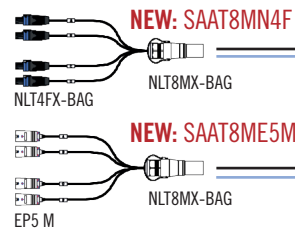

amplifier side

loudspeaker side

TOPS only

SUBS only

NEW 2018 LSV2844FM

LSV2844

NLT8FX-BAG NLT8FX-BAG

LSV2864

L84PSPMMF
L84PKSPMMF
L82YSPMMF
L82PSPMMF

NLT8FX-BAG NLT8MX-BAG
blue line: F-F philosophy (standard)
black line: F-M philosophy (d&b)

L82YSPFF
L82YSPMFF
L82PSPFF
L84PSPMFF
L84PKSPMFF

NLT8FX-BAG NLT8FX-BAG

black line: F-M philosophy (d&b)

blue line: F-F philosophy (standard)

TOPS only

ancient: SCASPMHR

ancient: SCAEPMHR

SUBS only

SACT8FN4FB B= bridge
1+/2+ & 1-/2-

SACT8FN4MB B= bridge
1+/2+ & 1-/2-