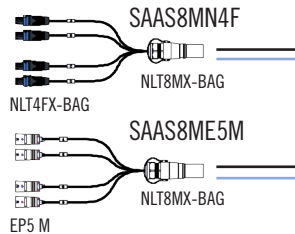

amplifier side

loudspeaker side

TOPS only

SUBS only

NEW 2018 LSV2844FM

LSV2844

NLT8FX-BAG NLT8FX-BAG

LSV2864

L84PSPMMF
L84PKSPMMF
L82YSPMMF
L82PSPMMF

NLT8FX-BAG NLT8MX-BAG
blue line: F-F philosophy (standard)
black line: F-M philosophy (d&b)

L82YSPFF
L82YSPMFF
L82PSPFF
L84PSPMFF
L84PKSPMFF

NLT8FX-BAG NLT8FX-BAG

black line: F-M philosophy (d&b)

blue line: F-F philosophy (standard)

TOPS only

ancient: SCASPMHR

ancient: SCAEPMHR

SUBS only

SACT8FN4FB B= bridge
1+/2+ & 1-/2-

SACT8FN4MB B= bridge
1+/2+ & 1-/2-