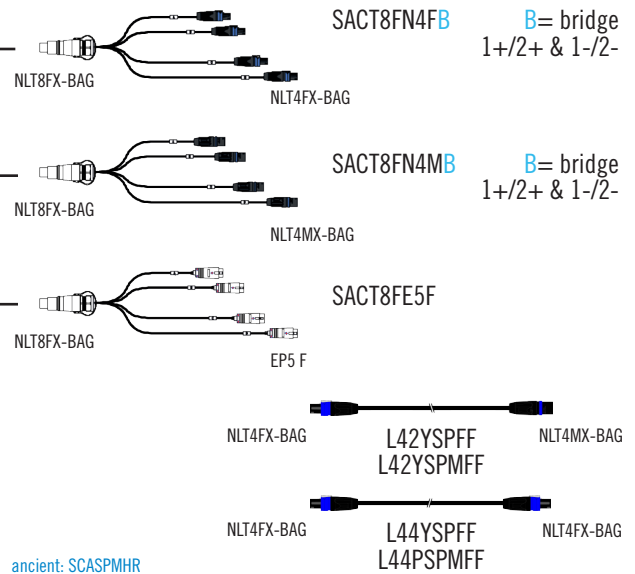

L84PSPMMF
L84PKSPMMF
L82YSPMMF
L82PSPMMF

NLT8FX-BAG NLT8MX-BAG
blue line: F-F philosophy (standard)
black line: F-M philosophy (d&b)

L82YSPFF
L82YSPMFF
L82PSPFF
L84PSPMFF
L84PKSPMFF

NLT8FX-BAG NLT8FX-BAG

black line: F-M philosophy (d&b)

blue line: F-F philosophy (standard)

TOPS only

ancient: SCASPMHR

ancient: SCAEPMHR

SUBS only

SACT8FN4FB B= bridge
1+/2+ & 1-/2-

SACT8FN4MB B= bridge
1+/2+ & 1-/2-