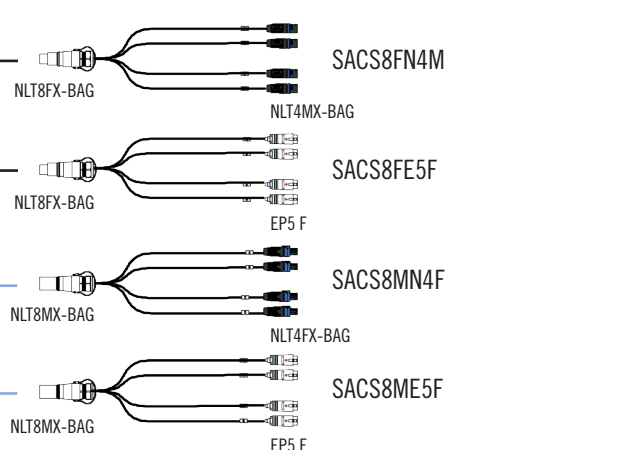

L84PSPMMF
L84PKSPMMF
L82YSPMMF
L82PSPMMF

NLT8FX-BAG NLT8MX-BAG
blue line: F-F philosophy (standard)
black line: F-M philosophy (d&b)

L82YSPFF
L82YSPMFF
L82PSPFF
L84PSPMFF
L84PKSPMFF

NLT8FX-BAG NLT8FX-BAG

black line: F-M philosophy (d&b)

blue line: F-F philosophy (standard)

TOPS only

ancient: SCASPMHR

ancient: SCAEPMHR

SUBS only

SACT8FN4FB B= bridge
1+/2+ & 1-/2-

SACT8FN4MB B= bridge
1+/2+ & 1-/2-